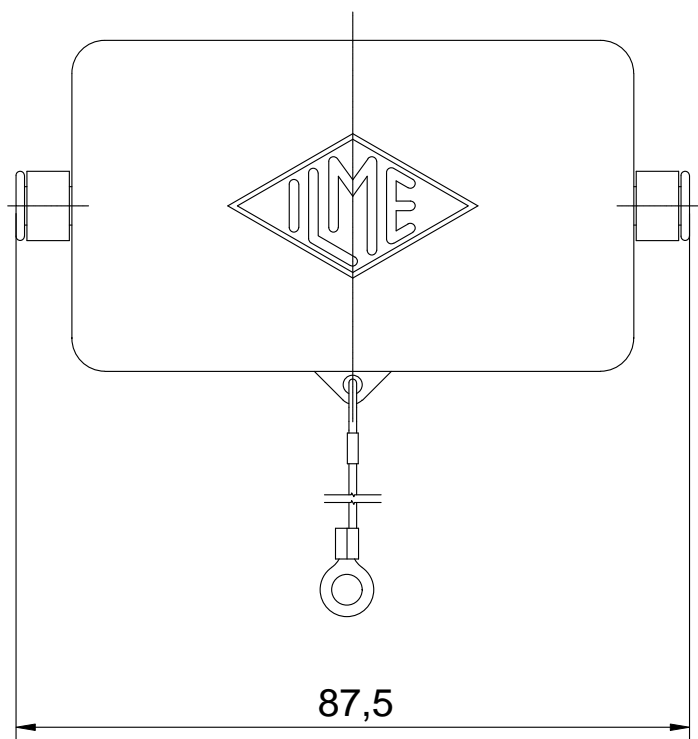

Diritti riservati All rights reserved

Date 14.12.2006	CHC 10 L		Scale
Sign.	cover, with pegs		1:1
			